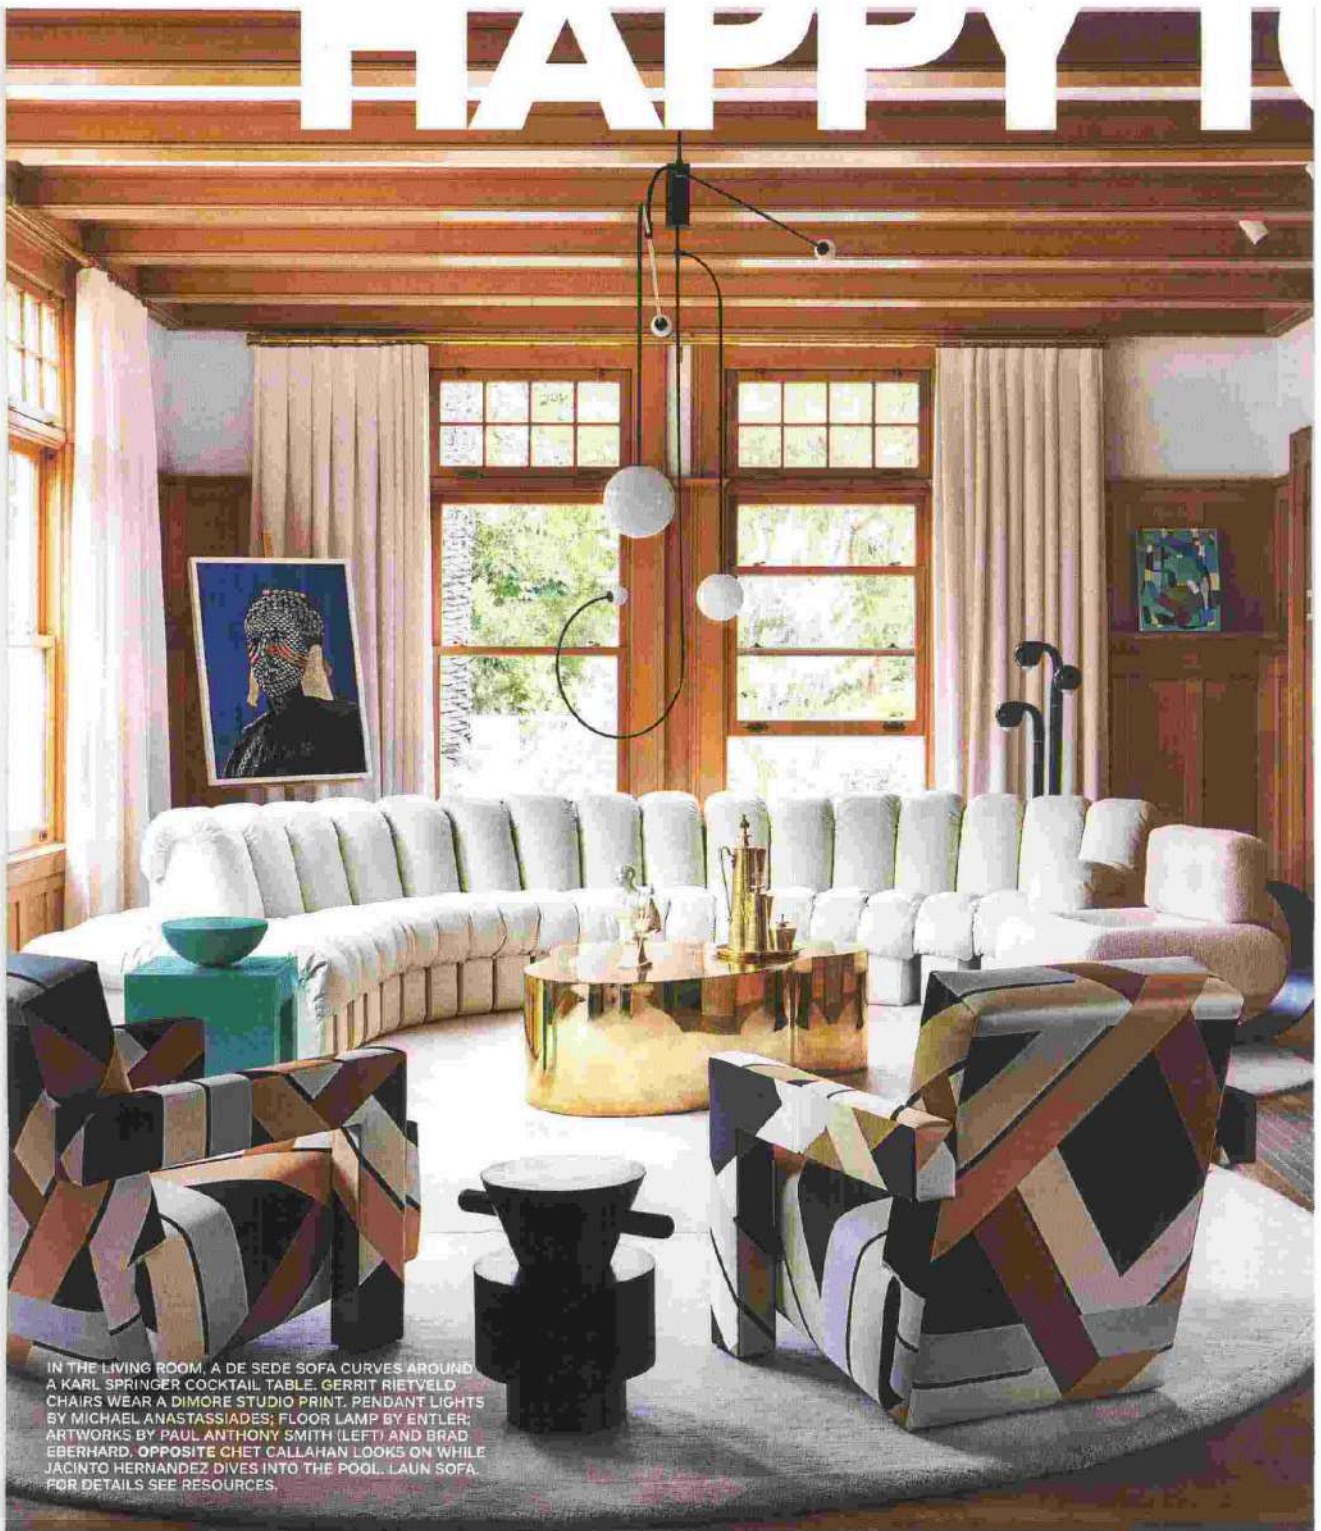

# HAPPY T

IN THE LIVING ROOM, A DE SEDE SOFA CURVES AROUND A KARL SPRINGER COCKTAIL TABLE. GERRIT RIETVELD CHAIRS WEAR A DIMORE STUDIO PRINT. PENDANT LIGHTS BY MICHAEL ANASTASSIADES; FLOOR LAMP BY ENTLER; ARTWORKS BY PAUL ANTHONY SMITH (LEFT) AND BRAD EBERHARD. OPPOSITE CHET CALLAHAN LOOKS ON WHILE JACINTO HERNANDEZ DIVES INTO THE POOL. LAUN SOFA. FOR DETAILS SEE RESOURCES.